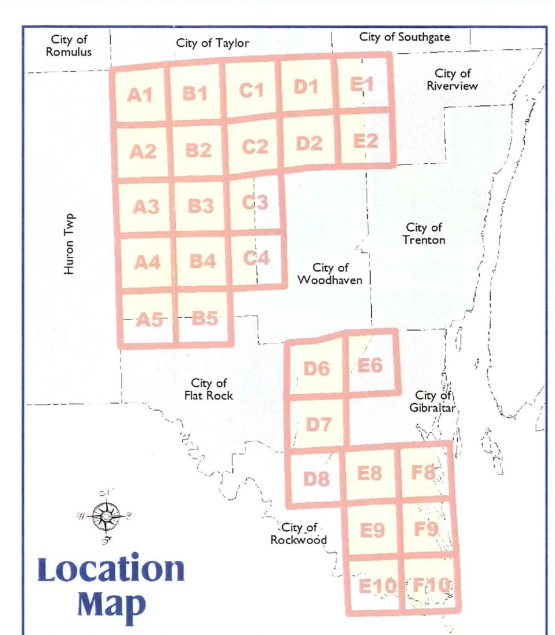

Township North Portion

Township Middle and South Portion

Street Map - 2006

- Streets Within Township
- Streets Outside Township
- Creeks and Drains
- Brownstown Township Limits
- Adjacent Municipalities
- Street Index Grid
- Fire Stations
- Municipal Buildings
- Township Parks
- Police Stations
- Public Schools

WADETRIM
 25251 Northline Road
 Taylor, MI 48180
 www.WadeTrim.com

CHARTER TOWNSHIP OF
BROWNSTOWN
 www.brownstownmi.com