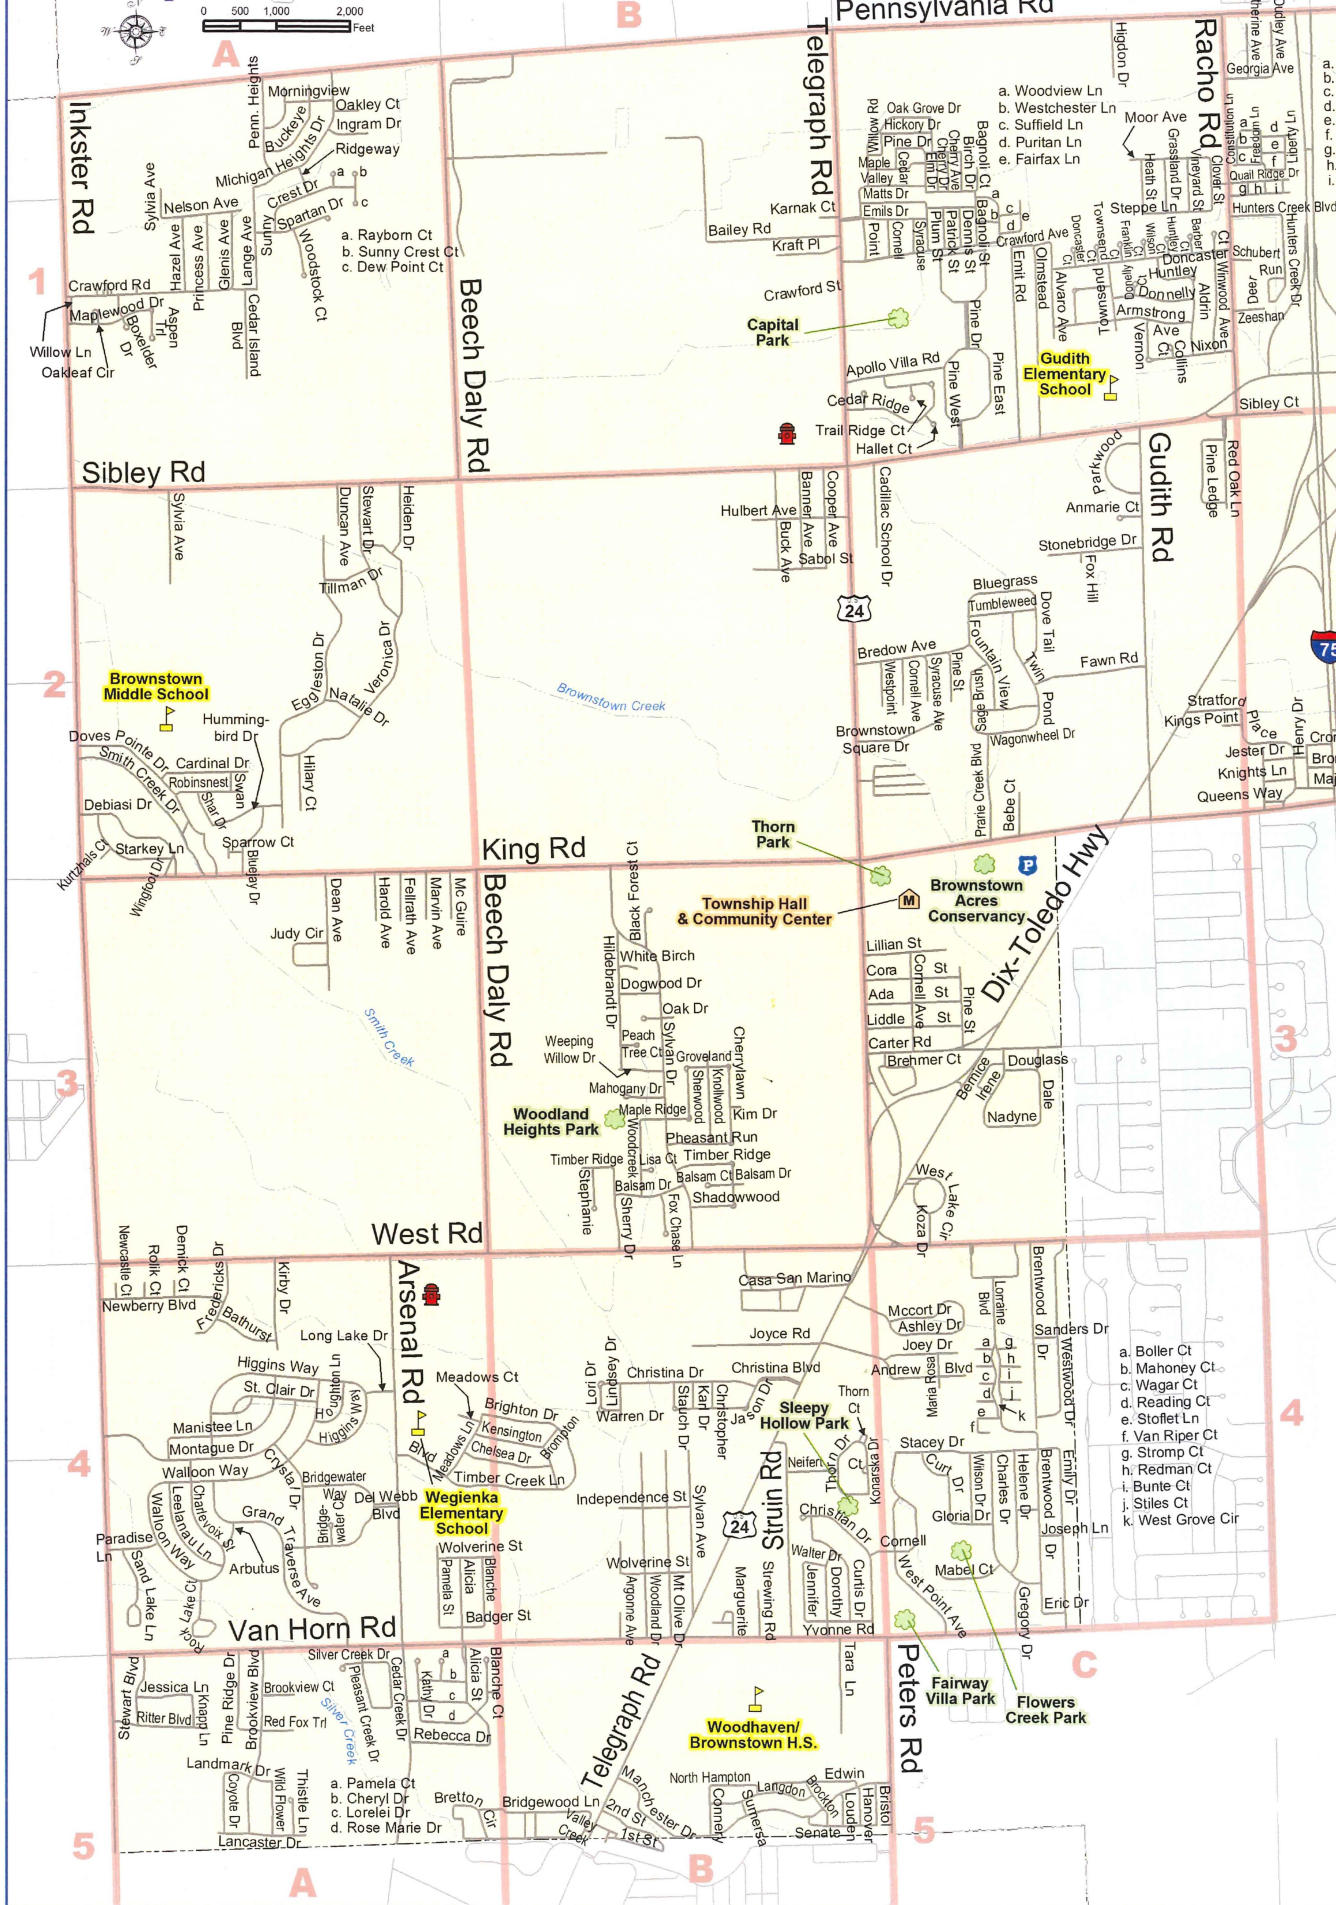

Township North Portion

Township Middle and South Portion

Street Map - 2006

- Streets Within Township
- Streets Outside Township
- Creeks and Drains
- Brownstown Township Limits
- Adjacent Municipalities
- Street Index Grid
- Fire Stations
- Municipal Buildings
- Township Parks
- Police Stations
- Public Schools

WADETRIM
 25251 Northline Road
 Taylor, MI 48180
 www.WadeTrim.com

CHARTER TOWNSHIP OF
BROWNSTOWN
 www.brownstownmi.com