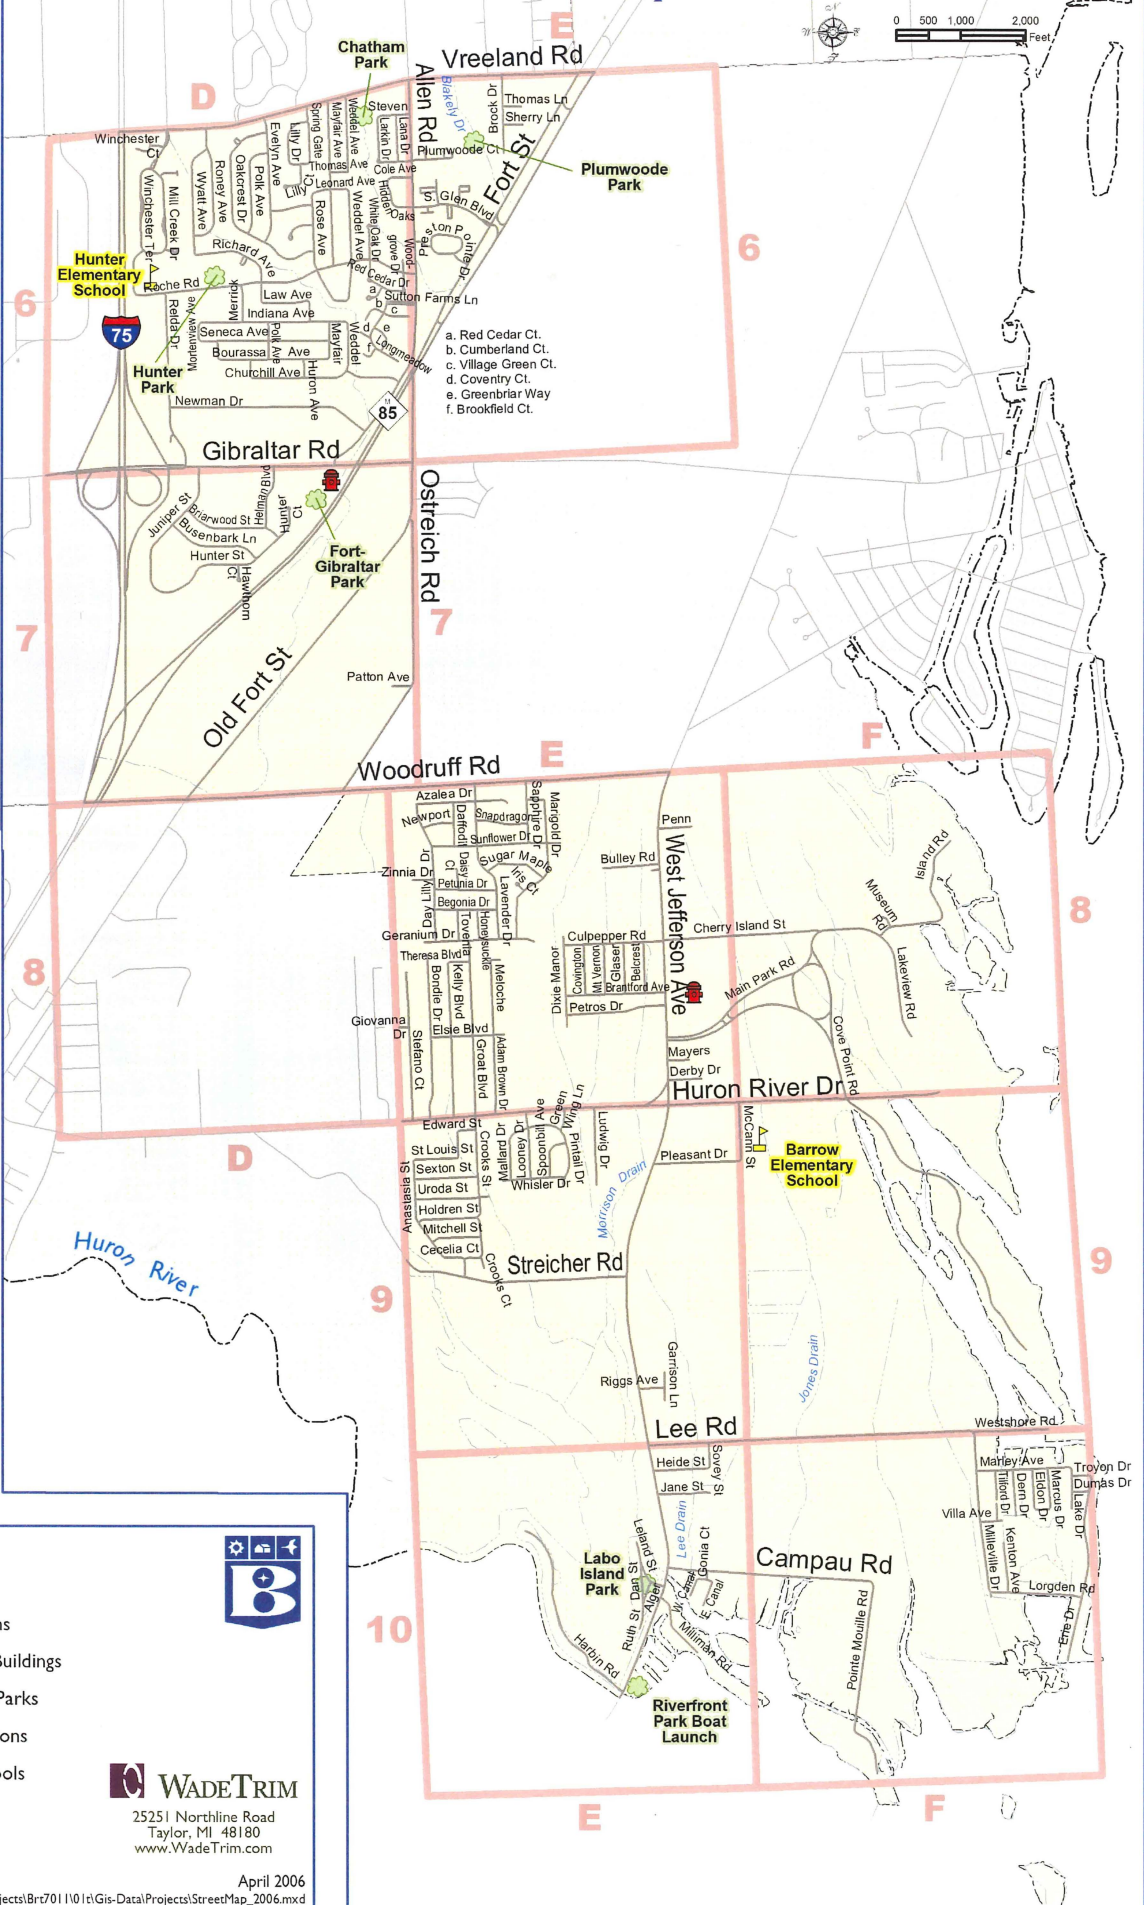

Township North Portion

Township Middle and South Portion

Street Map - 2006

- Streets Within Township
- Streets Outside Township
- Creeks and Drains
- Brownstown Township Limits
- Adjacent Municipalities
- Street Index Grid
- Fire Stations
- Municipal Buildings
- Township Parks
- Police Stations
- Public Schools

WADETRIM
 25251 Northline Road
 Taylor, MI 48180
 www.WadeTrim.com

CHARTER TOWNSHIP OF
BROWNSTOWN
 www.brownstownmi.com